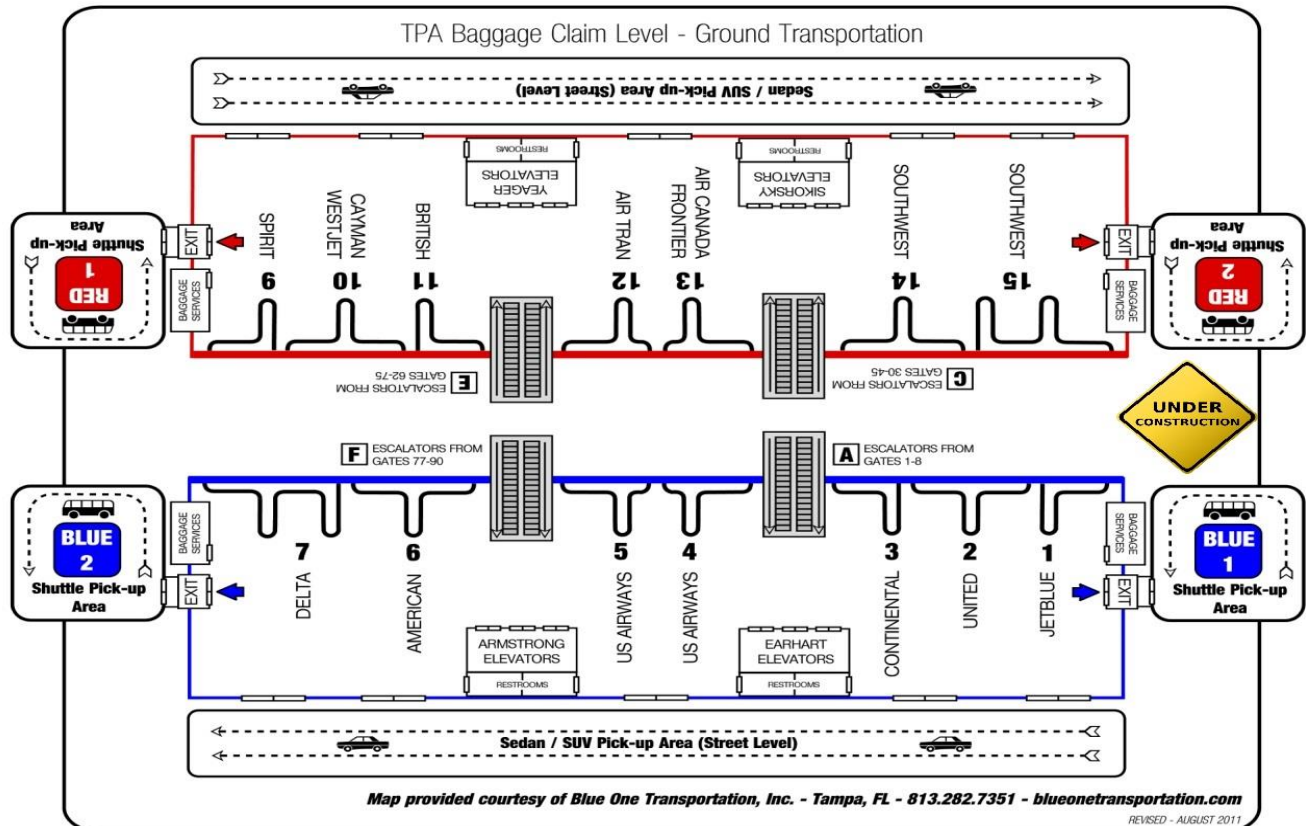

Airport / Charter Busses/ Cruise Lines / Dinners / Meetings/ Weddings

Non Stop Airport Transportation

Blue One Transportation, the Hilton Tampa Downtown preferred shuttle service, offers non-stop transportation to and from the Tampa International Airport. No reservations are needed- **Pricing is \$13.00 for single passenger or \$11 per passenger for 2 or more guests each way.**

Please call our hotline (813) 333-3598 when your plane lands, and follow the map to Shuttle Pickup Area.

When departing the Hilton please meet our shuttle every top of the hour starting at 6:00 AM.